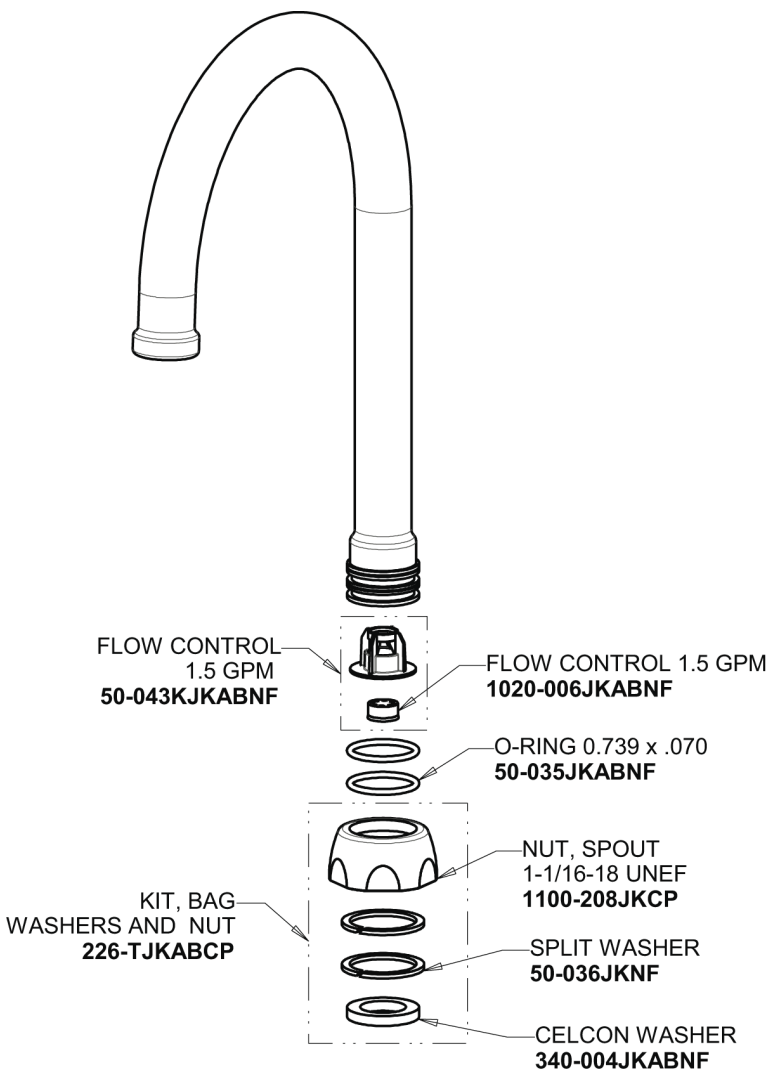

Repair Parts

116.429.AB.1

HyTronic Gooseneck Sink Faucet with Dual Beam Infrared Sensor

**CHICAGO
FAUCETS**

a Geberit company

Base Parts:

For Technical Assistance:

Phone: 800-TEC-TRUE (832-8783)

Email: techsupport.us@chicagofaucets.com

2100 South Clearwater Drive

Des Plaines, IL 60018

Phone: 847-803-5000

chicagofaucets.com

Repair Parts

116.429.AB.1

HyTronic Gooseneck Sink Faucet with Dual Beam Infrared Sensor

**CHICAGO
FAUCETS**

a Geberit company

5-1/4" Rigid/Swing Gooseneck Spout with Flow Control
GN2H8FCJKABCP

Electronic Module
242.433.00.1

AC Power Adapter
240.747.00.1

Bank Installation Adapter Wire
242.340.00.1