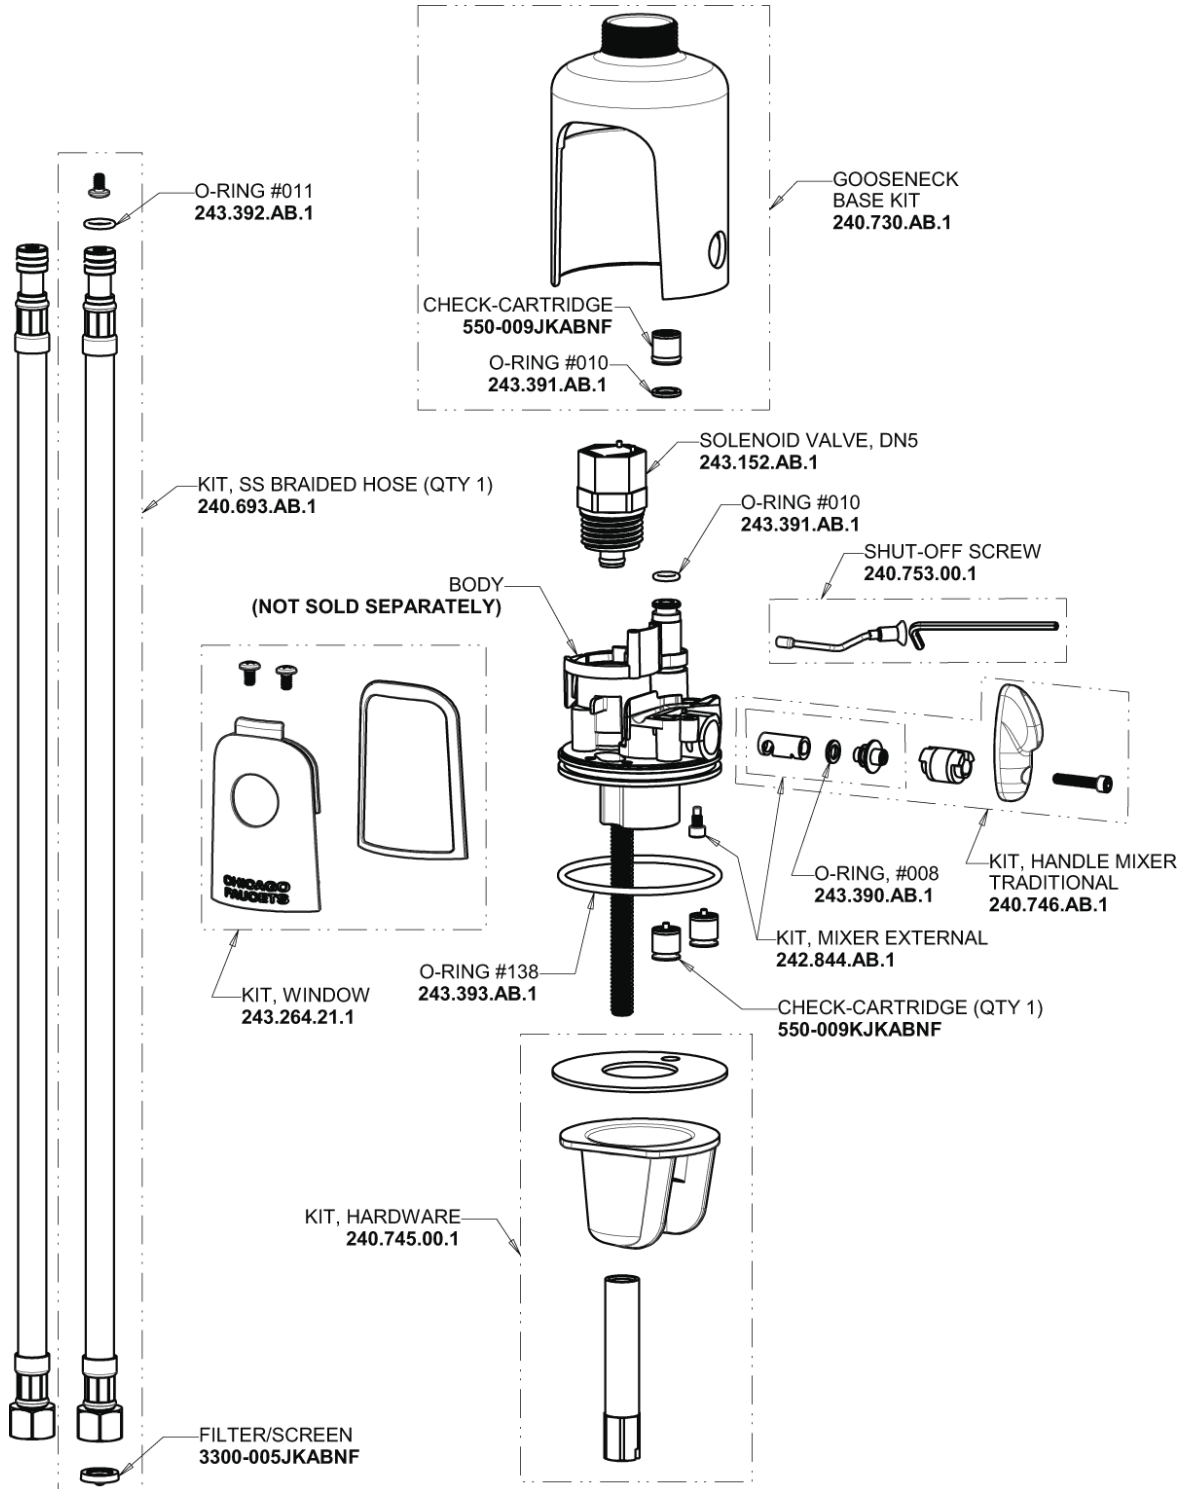

Repair Parts

116.429.AB.1

HyTronic Gooseneck Sink Faucet with Dual Beam Infrared Sensor

**CHICAGO
FAUCETS**

a Geberit company

Base Parts:

For Technical Assistance:

Phone: 800-TEC-TRUE (832-8783)

Email: techsupport.us@chicagofaucets.com

2100 South Clearwater Drive

Des Plaines, IL 60018

Phone: 847-803-5000

chicagofaucets.com

Repair Parts

116.429.AB.1

HyTronic Gooseneck Sink Faucet with Dual Beam Infrared Sensor

**CHICAGO
FAUCETS**

a Geberit company

5-1/4" Rigid/Swing Gooseneck Spout with Flow Control
GN2H8FCJKABCP

Electronic Module
242.433.00.1

AC Power Adapter
240.747.00.1

Bank Installation Adapter Wire
242.340.00.1